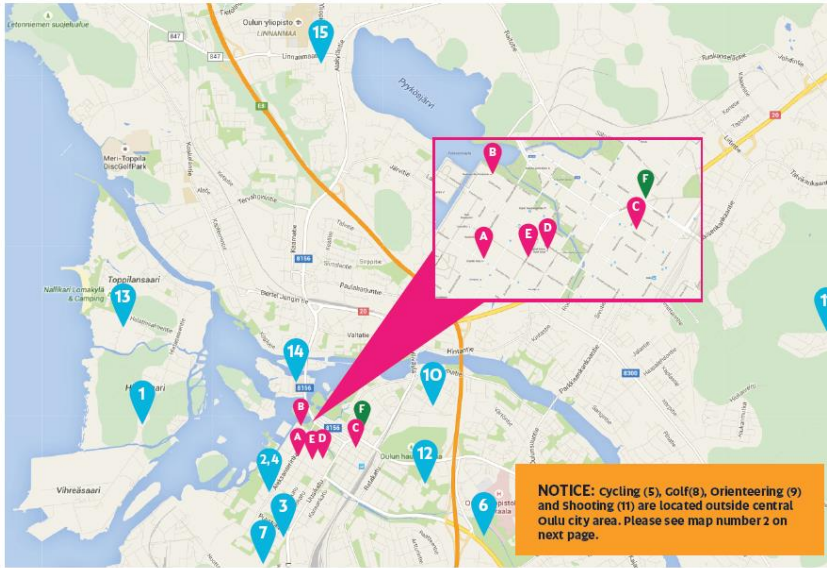

THE SCHEDULE:

Saturday, August 8th

	Field 1	Field 2
10:00	W: Finland – Sweden	W: Russia – Norway
12:00	W: Norway – Finland	W: Sweden – Russia
14:00	W: Finland – Russia	W: Sweden – Norway
16:00	M: Finland – Russia	

Sunday, August 9th

	Field 1	Field 2
10:00	M: Finland – Sweden	
12:00	W: Final	W: Bronzefinal

SERIES

Women's (W) and men's (M) series.

Map 1 Locations in Central Oulu City Area

Hotels:

- A** Scandic
- B** Radisson
- C** Cumulus
- D** Sokos Arina

Opening event location

- E** Rotuaari
Kirkkokatu 8, 90100 Oulu

Get together event location

- 2,4** Oulu City Sports Centre (Urheilutalo)

Bus parking

- F** Myllytulli
Myllytullinkatu 1-3, 90100 Oulu

Sport locations